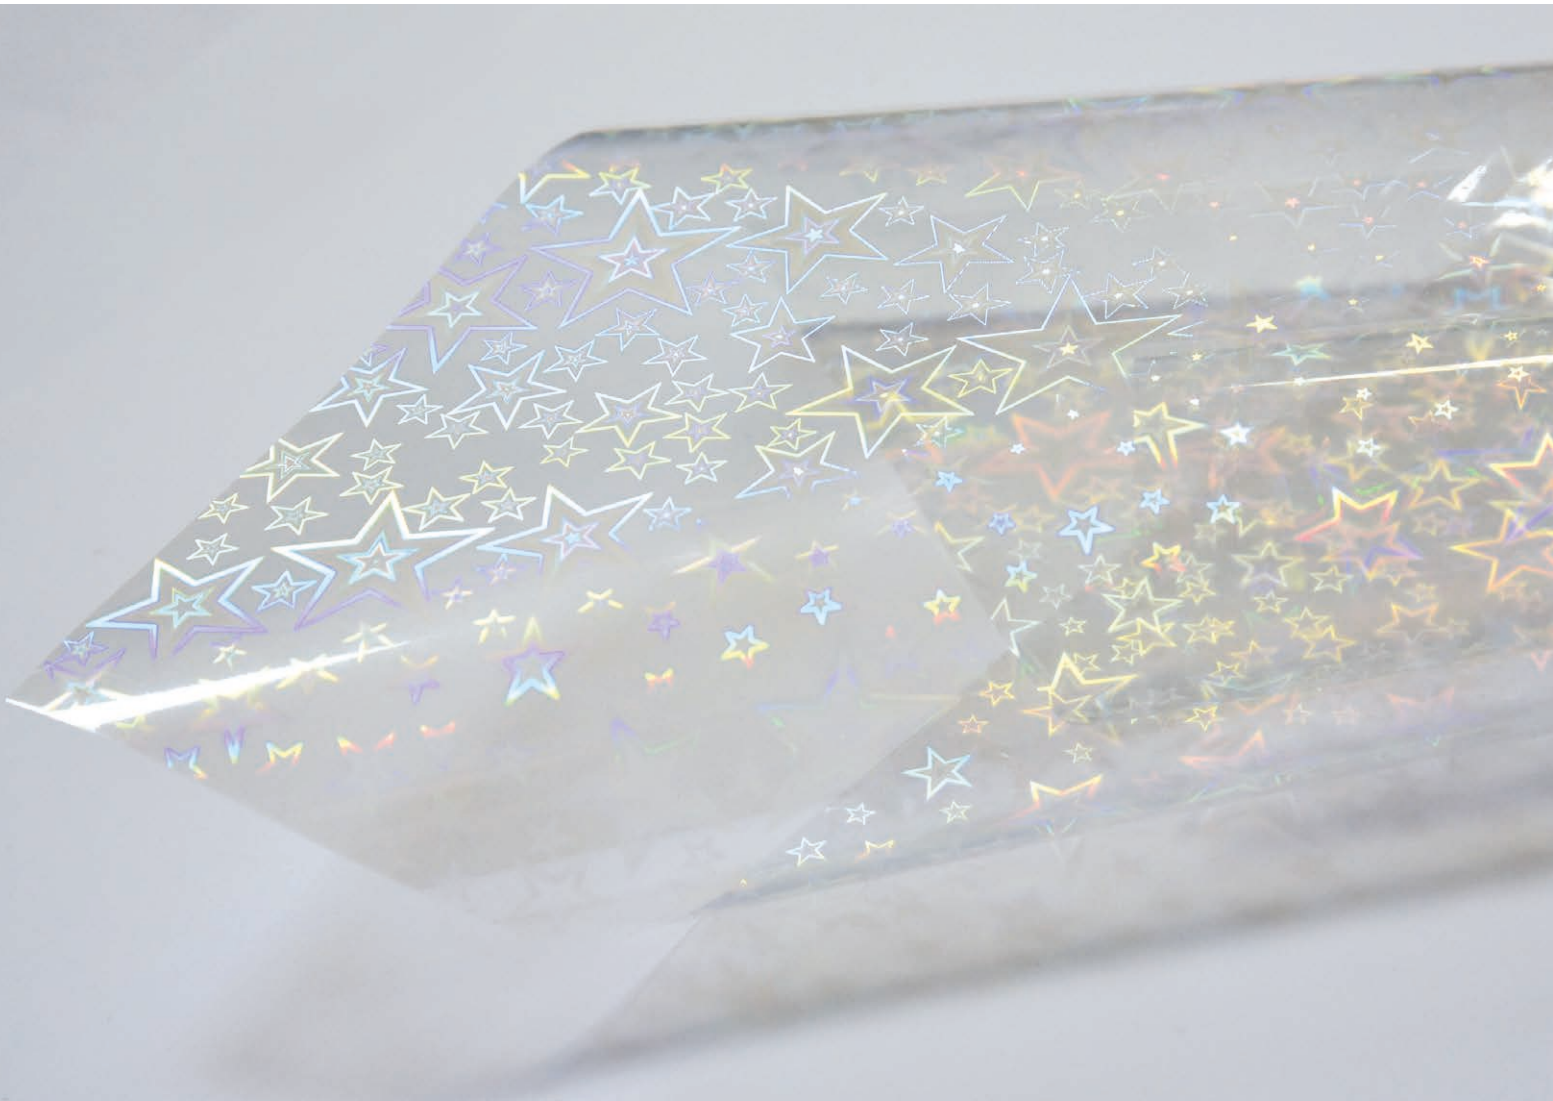

### Folie / film:

ca. 25 $\mu$  / approx. 25 $\mu$

BOPP-Folie, irisierend  
BOPP film, iridescent

Design 2300

Design 2301

Design 2302