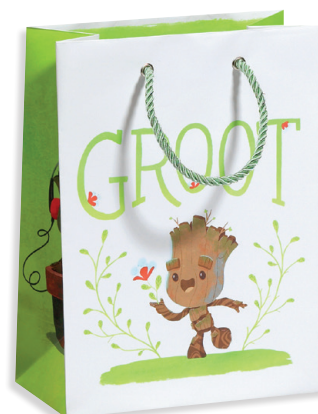

Design 5H.1449.1: Im Sortiment ab September 2025. | Design 5H.1449.1: In the assortment from September 2025.

Änderungen innerhalb der Sortierungen möglich. | The designs of the assortments are subject to change without notice.