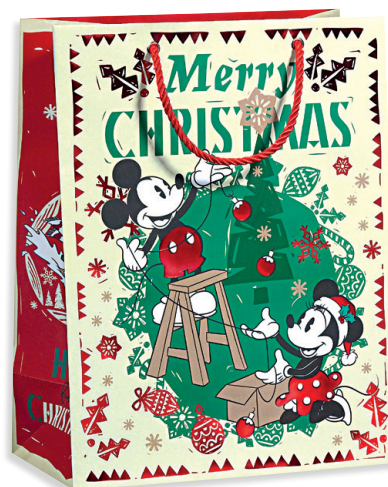

Midi | medium

B170 x T092 x H225mm

Art.-Nr.: 70110 21026 (VE 10)

4 016795 210261

FLAT BAGS „HOME FOR CHRISTMAS“

2er Set | set of 2 bags:

120g/m² | 120gsm

Kraftpapier braun, 4 Sticker
Kraft paper brown, 4 stickers