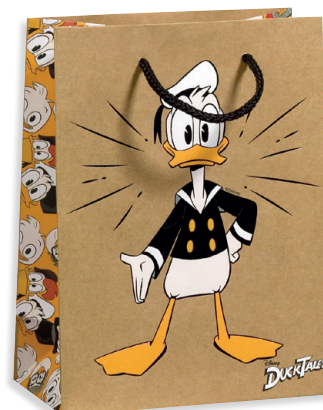

4 068136 001939

DONALD DUCK

Taschen | Gift bags:

150g/m² | 150gsm

Kraftpapier, Hotfoil-Print, Kordel
Kraft paper, hotfoil print, cord

PG | PC 1

Maxi | large

B335 x T135 x H260mm