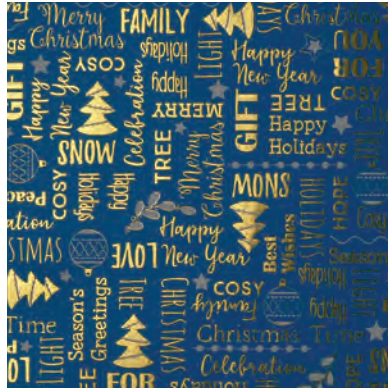

Papier | Paper:

ca. 66g/m² | approx. 66gsm | FSC®

Metallisiertes Geschenkpapier
Metallized gift wrap

1,5m x 70cm

34mm Hülse | core

Art.-Nr.: 33052 414234

EAN VE: 4058653 201875 (VE 25)

SHINE BRIGHT

Metallisiertes Papier zaubert glänzende Effekte in weihnachtlicher Schönheit.

Metallised paper creates shiny effects of festive beauty.