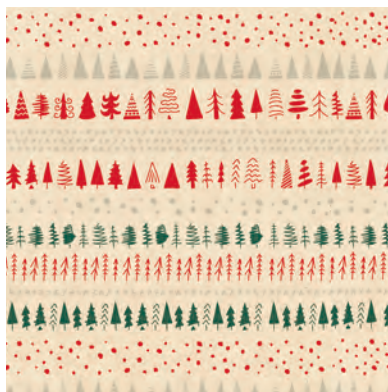

Design 34.0545.1